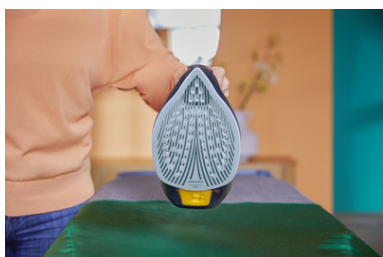

Drip-stop system

Our drip-stop system prevents leakage to avoid stains from water droplets and iron with confidence at any temperature.