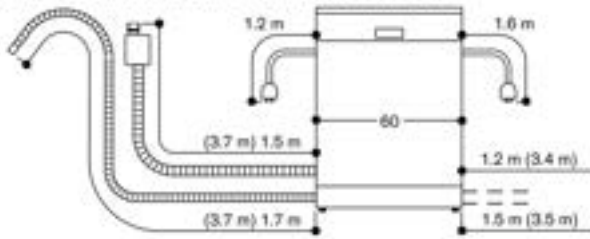

Lower basket:

8 folding spines. 2 folding racks for optimal protection of glass. Dividable glass support. Cutlery basket.
Maximum dish sizes (upper/lower basket) 27/25, 24.5/27.5 or 22/31 cm respectively.
12 place setting capacity.
Maximum glass loading capacity 23 wine glasses.

Consumption data

Energy efficiency class C at a range of energy efficiency classes from A to G.
From 9.5 l water.
From 0.8 kWh.
Noise level 42 dB (re 1 pW).

Planning notes

Height-adjustable feet.
Appliance plinth recess 100 mm (see drawing).
To display the remaining time projection, a minimum plinth protrusion is required (40 mm + thickness of the furniture front).
The maximum plinth height must be reduced by 30 mm to provide an optimal display of the remaining time projection.
Rear feet adjustable at front.
Door weight up to 8.5 kg.
Door panel dimension dependent on plinth height of kitchen furniture.
Installation and usage also with furniture handle possible. The push-to-open function remains active.

Connection

Total connected load 2000-2400 W.
Connecting cable pluggable.
Water connection with 3/4" screw joint.
Connection to hot or cold water possible.
Power consumption standby/network 2.0 W.
Power consumption left-on-mode 0.5 W.
Power consumption off-mode 0.5 W.
Time auto-standby/network 2 min.
Left-on-mode duration 0 min.
Please check the user manual for how to switch off the WiFi module.

Connection dimensions for a 60 cm wide dishwasher

() values with extension kit

81.5 cm high dishwasher