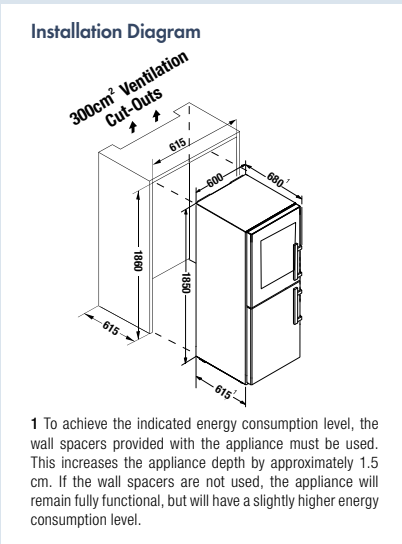

* These models are only bound for storing wine. Max. DIN norm bordeaux bottle capacity (0.75 l) as per norm NF H 35-124 (H:300.5 mm, Ø 76.1mm)

Important information: For Side-by-Side installation the freezer or the appliance with freezer compartment must be installed on the left as viewed from the front to prevent possible formation of condensation.