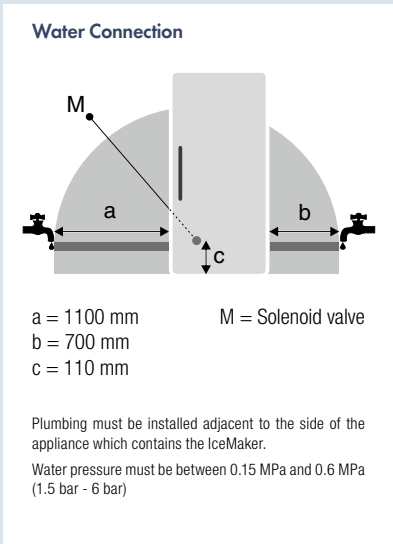

* These models are only bound for storing wine. Max. DIN norm bordeaux bottle capacity (0.75 l) as per norm NF H 35-124 (H:300.5 mm, Ø 76.1mm)

Important information: For Side-by-Side installation the freezer or the appliance with freezer compartment must be installed on the left as viewed from the front to prevent possible formation of condensation.