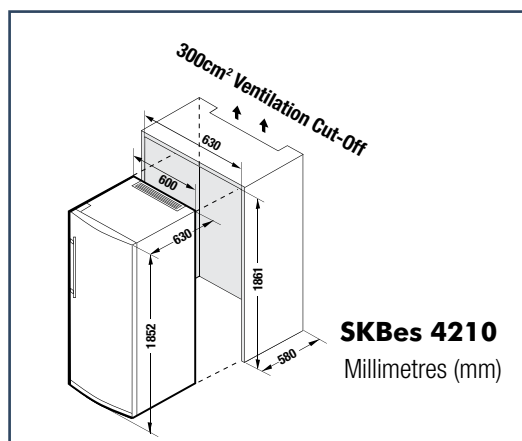

LIEBHERR FREESTANDING SINGLE REFRIGERATOR SKBes 4210

Bio Fresh

Smart Steel

3 Year Warranty

Model	SKBes 4210
Type | Finish	FS | SmartSteel®
Energy consumption (kWh/yr) | Star rating	252kWh | 3.0
Compressors	1
Total capacity litres (L) - Gross | Net	403 | 364
Refrigerator gross (L) | Refrigerator net (L)	277 | 247
BioFresh gross (L) | BioFresh net (L)	126 | 117
MagicEye control system | Display	SoftTouch | LCD
Child proof setting for display & temp.	•
LED standard lighting	•
SlimLine handle - integrated opening device	•
Door open warning signal	•
Temperature alarm	•
Malfunction warning signal	•

Refrigerator Features

BioFresh drawers on telescopic rails	3
SuperCool	•
GlassLine shelves	•
Elegant holding columns	•
Removable VarioBoxes	•
Automatic refrigerator defrosting	•

Technical Information

Default hinge	Right
Voltage (V) | Rated Input Power (W)	220-240 | 192
Made in	Germany

KEY: FS = Freestanding, ® = SmartSteel is only on doors. Cavity clearance for freestanding units please allow min. 50 mm above the unit if there is no ventilation cut-out.